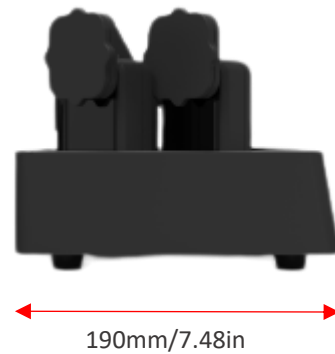

12-Bay Docking Station Specifications

Docking Bays	12 - charging and data transfer
Docking Bay Connection	USB-C
Charging Current	1.0A
Charge Time	4 hours
Data Transfer	240Mbps / 30MB/s
Data Transfer Connection	USB-B
LED Indicator	Green LED ON – Docking Station ON Green LED OFF – Docking Station OFF
Power Adapter	Input 100-240VAC, 50-60Hz / Output 5vdc, 15A 5.5mm OD, 2.5mm ID connector
CE Certification	165mm/6.49in length x 65mm/2.55in width x 40mm/1.57in height
Dock Dimensions	382mm/15in length x 190mm/7.48in width x 60mm/2.36in height
Factory Certifications	ISO9001, ISO14001, ISO 27001, ROHS, NDAA

12-Bay Docking Station Specifications

Note: the 12-Bay Docking Station is intended to be used with a PC and Dock Application.

The Dock Application is required for media transfer from the body camera to the IMS (Integrated Management System).