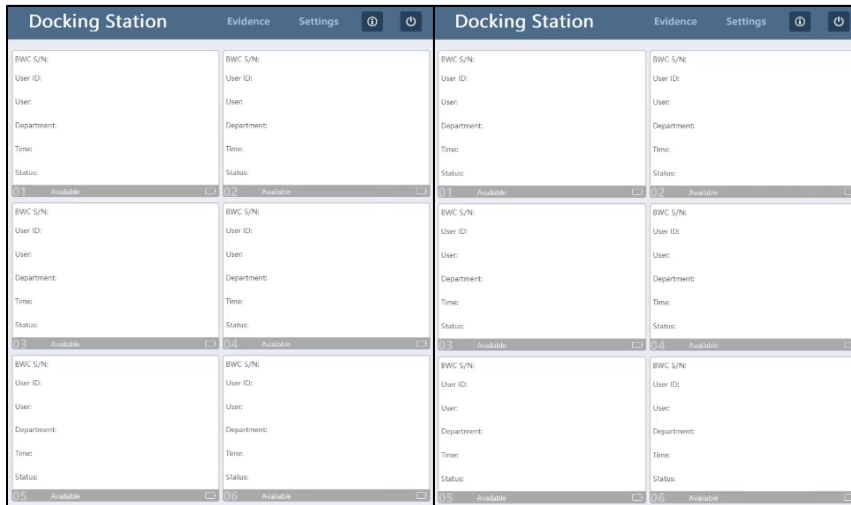

12-Bay Docking Station Specifications

Docking Bays	12 - charging and data transfer
Docking Bay Connection	USB-C
Charging Current	1.0A
Charge Time	4 hours
Data Transfer	240Mbps / 30MB/s
Data Transfer Connection	USB-B
LED Indicator	Green LED ON – Docking Station ON Green LED OFF – Docking Station OFF
Power Adapter	Input 100-240VAC, 50-60Hz / Output 5vdc, 15A 5.5mm OD, 2.5mm ID connector
CE Certification	165mm/6.49in length x 65mm/2.55in width x 40mm/1.57in height
Dock Dimensions	382mm/15in length x 190mm/7.48in width x 60mm/2.36in height
Factory Certifications	ISO9001, ISO14001, ISO 27001, ROHS, NDAA

12-Bay Docking Station Specifications

Note: the 12-Bay Docking Station is intended to be used with a PC and Dock Application.

The Dock Application is required for media transfer from the body camera to the IMS (Integrated Management System).

IMS

Dock Application

Personal Computer

12 Bay Docking Station

AC