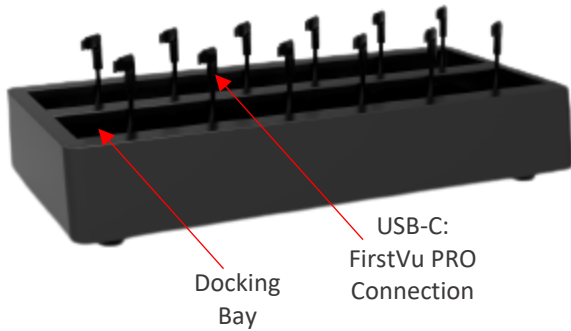

12-Bay Docking Station Specifications

Docking Bays	12 - charging and data transfer
Docking Bay Connection	USB-C
Charging Current	1.0A
Charge Time	4 hours
Data Transfer	240Mbps / 30MB/s
Data Transfer Connection	USB-B
LED Indicator	Green LED ON – Docking Station ON Green LED OFF – Docking Station OFF
Power Adapter	Input 100-240VAC, 50-60Hz / Output 5vdc, 15A 5.5mm OD, 2.5mm ID connector
CE Certification	165mm/6.49in length x 65mm/2.55in width x 40mm/1.57in height
Dock Dimensions	382mm/15in length x 190mm/7.48in width x 60mm/2.36in height
Factory Certifications	ISO9001, ISO14001, ISO 27001, ROHS, NDAA

12-Bay Docking Station Specifications

Note: the 12-Bay Docking Station is intended to be used with a PC and Dock Application.

The Dock Application is required for media transfer from the body camera to the IMS (Integrated Management System).

IMS

Dock Application

Personal Computer

12 Bay Docking Station

AC