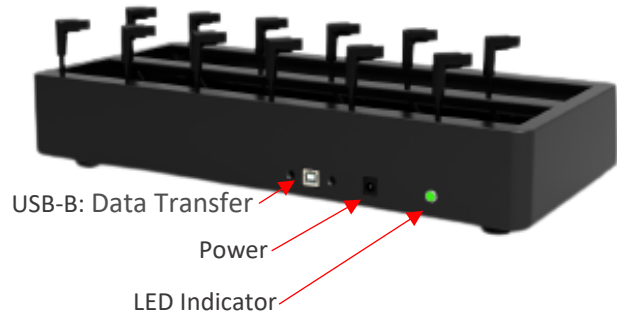

12-Bay Docking Station Specifications

Docking Bays	12 - charging and data transfer
Docking Bay Connection	USB-C
Charging Current	1.0A
Charge Time	4 hours
Data Transfer	240Mbps / 30MB/s
Data Transfer Connection	USB-B
LED Indicator	Green LED ON – Docking Station ON Green LED OFF – Docking Station OFF
Power Adapter	Input 100-240VAC, 50-60Hz / Output 5vdc, 15A 5.5mm OD, 2.5mm ID connector
CE Certification	165mm/6.49in length x 65mm/2.55in width x 40mm/1.57in height
Dock Dimensions	382mm/15in length x 190mm/7.48in width x 60mm/2.36in height
Factory Certifications	ISO9001, ISO14001, ISO 27001, ROHS, NDAA

12-Bay Docking Station Specifications

Note: the 12-Bay Docking Station is intended to be used with a PC and Dock Application.

The Dock Application is required for media transfer from the body camera to the IMS (Integrated Management System).

IMS

Dock Application

Personal Computer

12 Bay Docking Station

AC